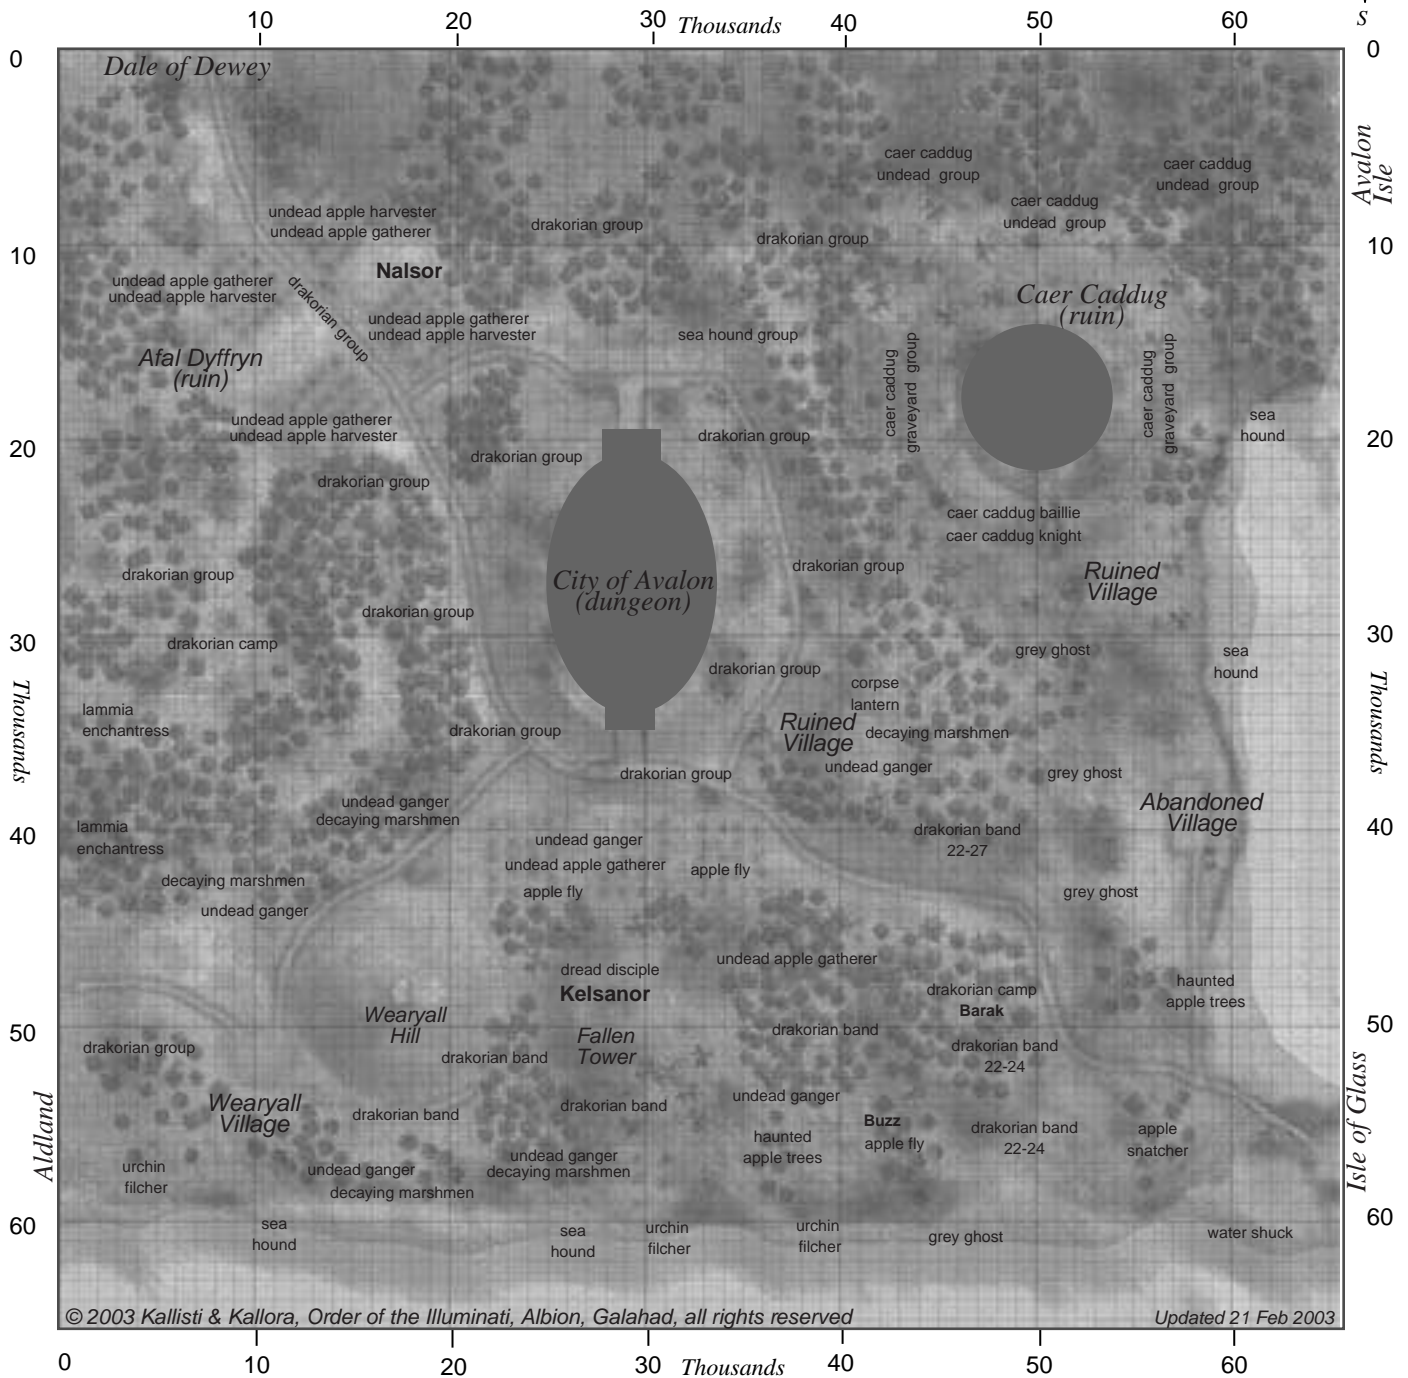

Avalon Isle

Game coordinates are given E-W, N-S.

Monsters and approx levels:

Name	Level Range	Name	Level Range	Name	Level Range
apple fly	28-31	corpse lantern	29	haunted apple trees	18-21
apple snatcher	19-24	decaying marshmen	33-37	Kelsanor	42
Barak	27	drakorian band:		lamia enchantress	36-43
Buzz	28	drakorian elemental	22-26	Nalsor	34
caer caddug graveyard group		drakorian grunt	25-28	sea hound	33-38
caer caddug priest	38-39	drakorian leach	25-27	undead apple gatherer	29-34
caer caddug bodyguard	40-43	drakorian marauder	26-29	undead apple harvester	32-34
caer caddug knight	41-43	drakorian group:		undead ganger	32-34
caer caddug undead group		drakorian sawbones	32-35	urchin filcher	28-33
caer caddug baillie	38-40	drakorian looter	32-34	water shuck	21-24
caer caddug knight	40-43	drakorian thaumaturge	32-36		
caer caddug priest	39-40	drakorian fighter	32-36		
caer caddug seer	37-39	dread disciple	38-42		
caer caddug foot soldier	39-41	grey ghost	25-31		
caer caddug equerry	38-41				

Wearyall Village:

- Vault
- Bind Stone
- Healer
- Smith
- Craft Tools:
- Forge, Lathe, Table
- Craft Merchants tier 1-8

Quests:

- Voices of the Mind, Marden, Wearyall Village (42+)
- Spirits of the Orchard, Madilen Angelsey, wearyall Village (30+)