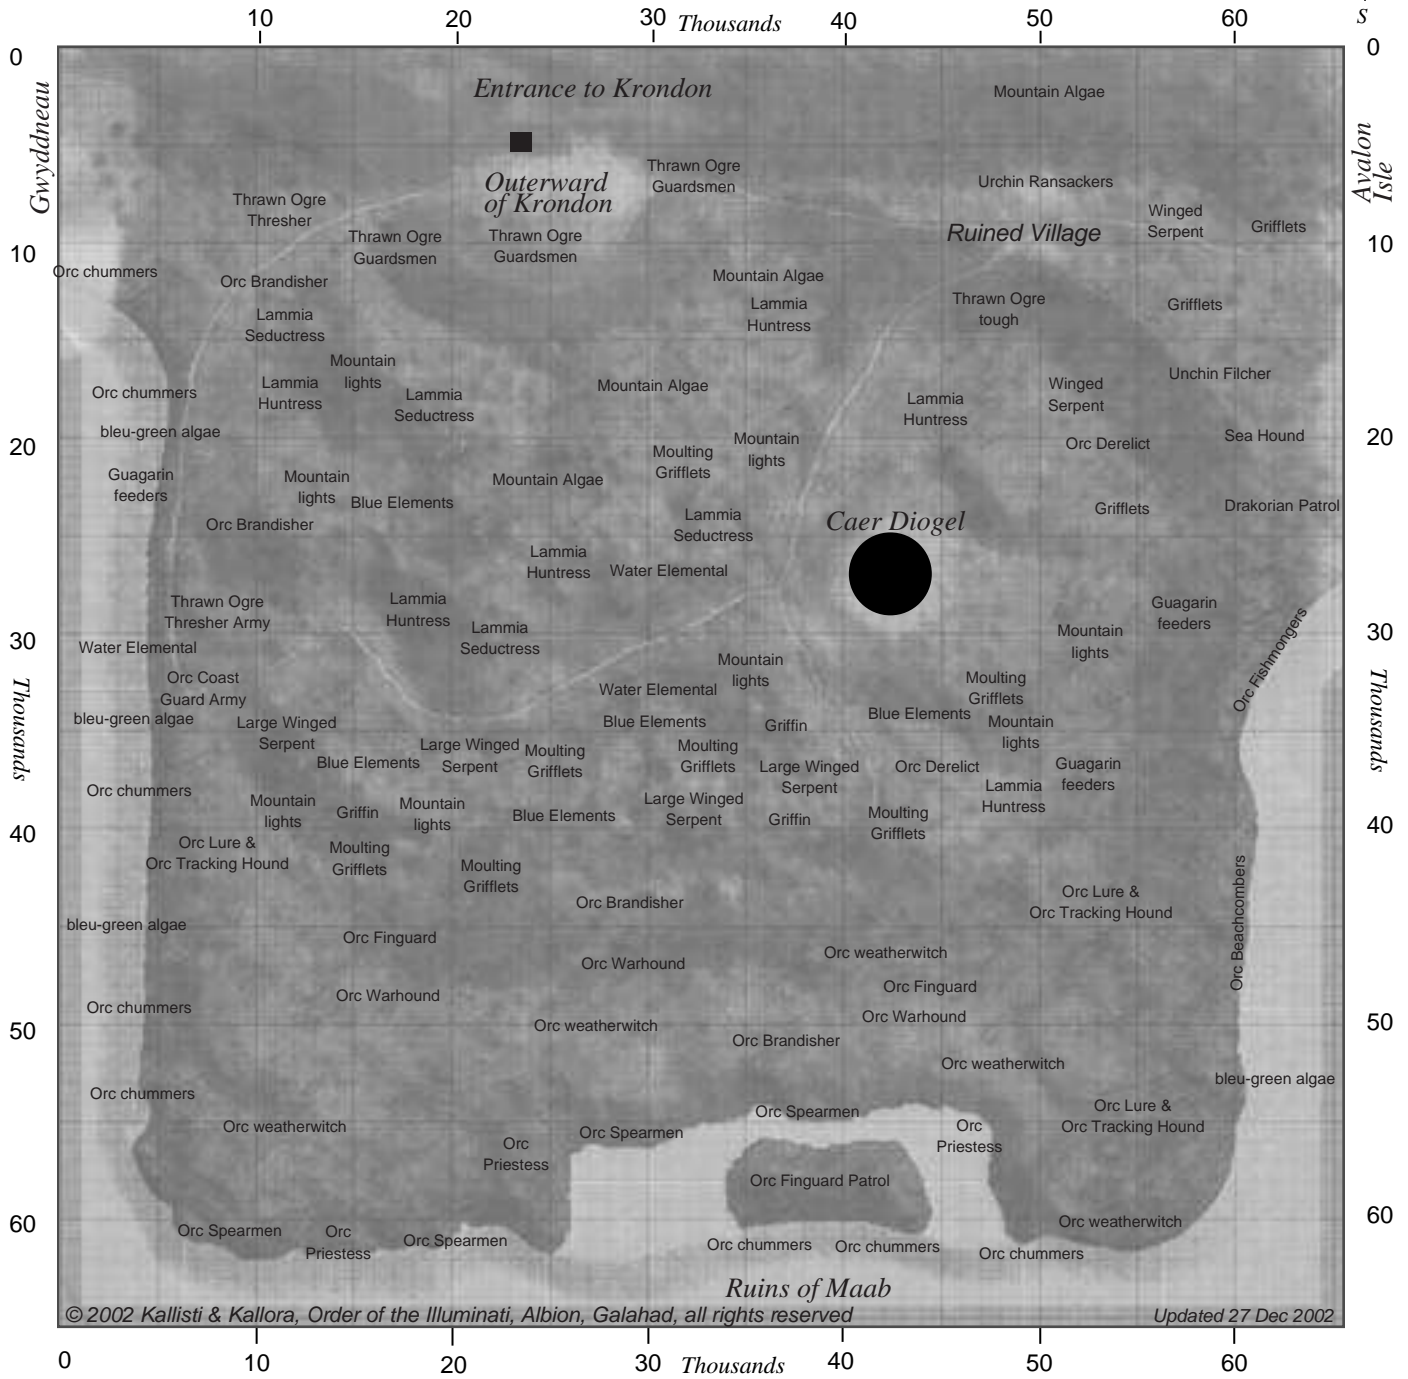

Aldland

Game coordinates are given E-W, N-S.

Monsters and approx levels:

Name	Level Range	Name	Level Range	Name	Level Range
Blue Elements	45 -49	Orc Beachcombers	41-44	Sea Hound	31-34
Blue-green algae	49-52	Orc Brandisher	60+	Thrawn Ogre Guardsmen	45-49
Drakorian Patrol	31	Orc chummers	48-53	Thrawn Ogre Thresher	37-44
Guagarin feeders	40-42	Orc Finguard	52-54	Thrawn Ogre tough	34-37
Griffin	52	Orc Fishmongers	37-40	Urchin Ransackers	31-34
Grifflets	30-35	Orc Lure & Orc Tracking Hound	46-49	Unchin Filcher	31-35
Lammia Huntress	41-43	Orc Priestess	56+	Water Elemental	46-50
Lammia Seductress	42-46	Orc Spearman	54-60	Winged Serpent	32
Large Winged Serpent	49-52	Orc Warhound	55-58		
Moulting Grifflets	49-52	Orc weatherwitch	51-53		
Mountain lights	45-50				
Mountain Algae	35-38				

Caer Diogel:
 Vault
 Bind Stone
 Healer
 Smith
 All Trainers
 Craft Tools:
 Forge, Lathe, Table
 Craft Merchants tier 1-10

Quests:
 Find the Rogue, Alden, Caer Diogel (40+)
 Ogre Power, Wizard Trainer, Caer Diogel (50)