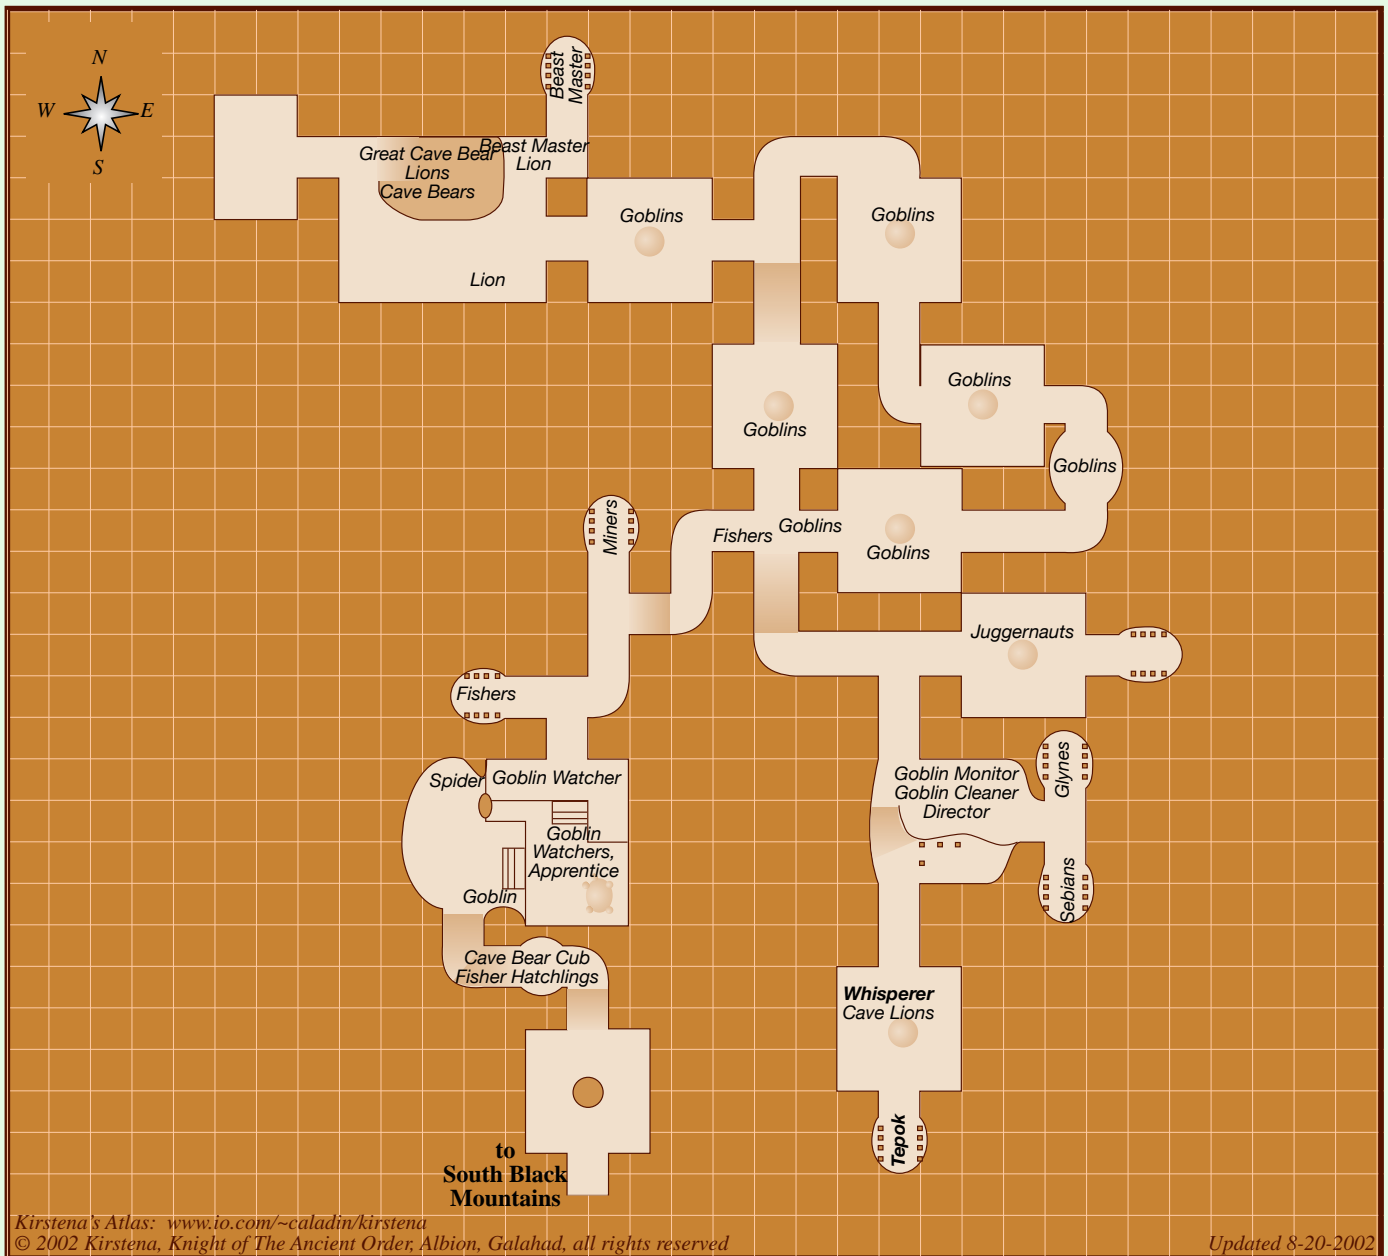

# Tepok's Mine

## Monsters

Level range is 16-40ish  
Cave Bear Cubs and Fisher Hatchlings are the lowest.

Cons at level 40:

Whisperer is very tough and cons yellow and is accompanied by several lions blue to orange.

Juggernauts con blue, can be single pulls.

Goblins were mostly grey with occasional green.

A full group of early to mid twenties and small groups of 30's can probably find enough to stay busy. Unitemized, cash and carry.

*Thanks to all who contributed information and went exploring with me... Thanks Imrahl, we almost had the whisperer...*