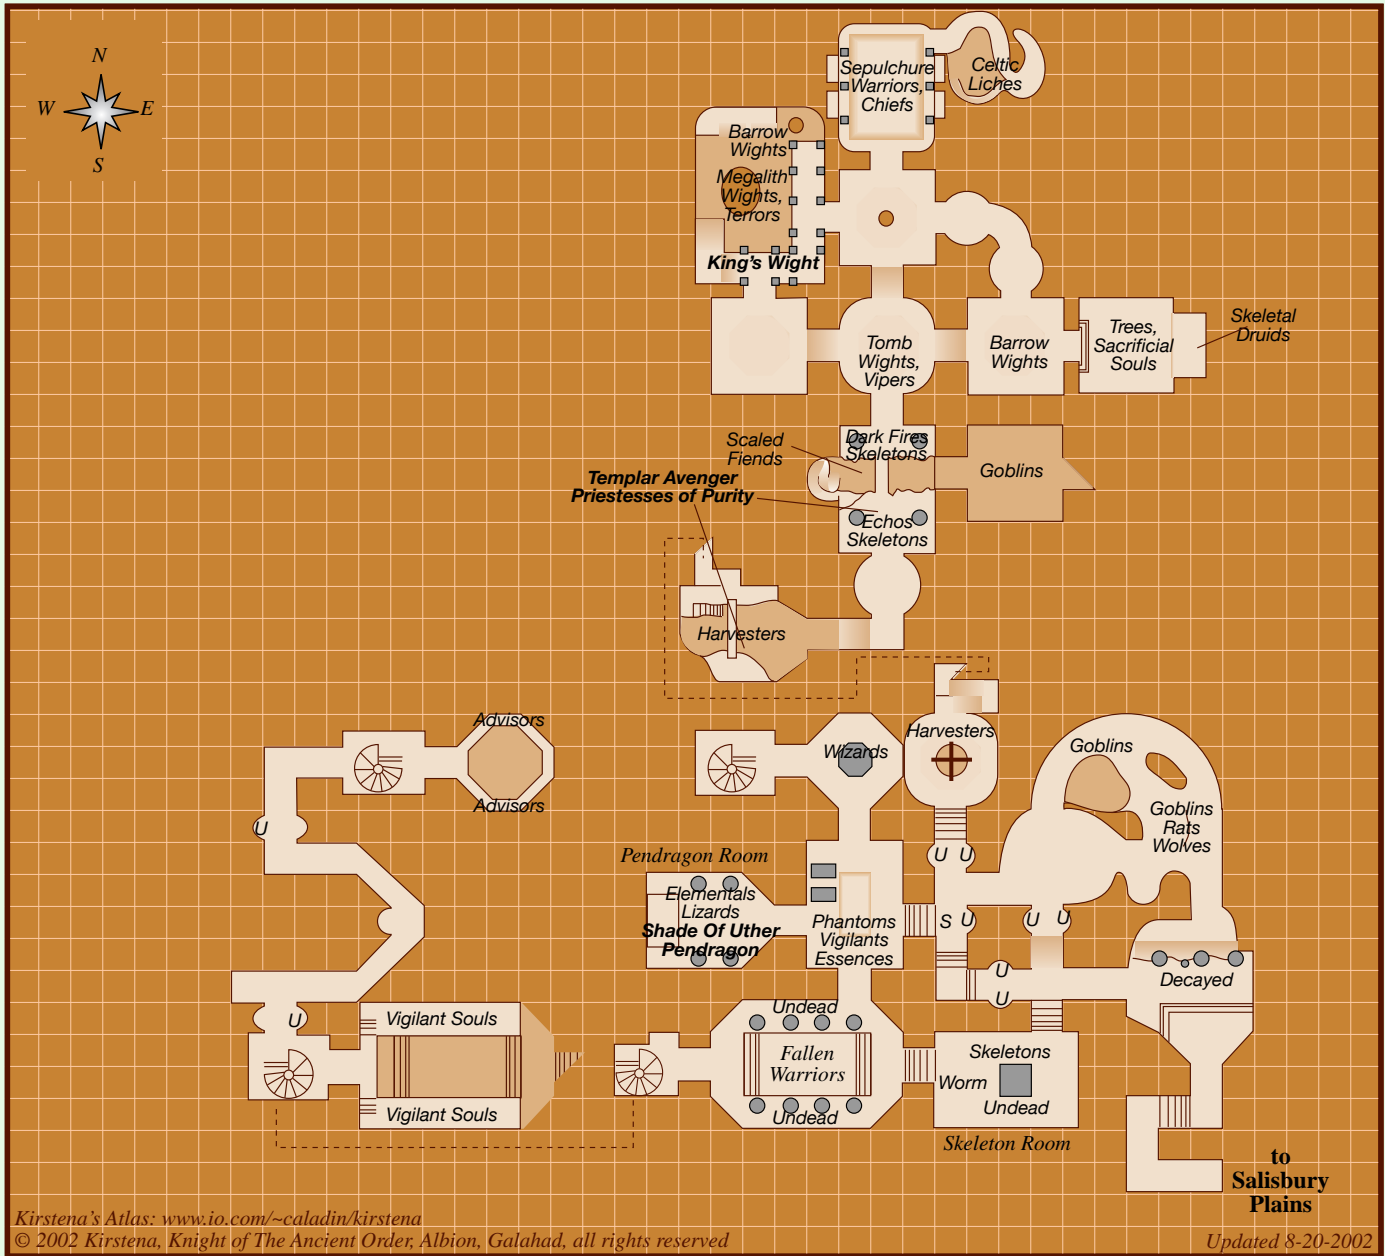

Stonehenge Barrows

Monsters according to Illia's Bestiary:

Name	Level Range	Type
Barrow Wight	43 - 44	Undead
Cait Sidhe	48 - 56	Undead
Creeping Ooze	42 - 42	Undead
Dark Fire	42 - 42	Undead
Decayed Barbarian	40 - 40	Undead
Decayed Barbarian Chieftain	42 - 42	Undead
Decaying Tomb Raider	36 - 36	Undead
Deep Goblin	42 - 42	Humanoid
Deep Goblin Blighter	43 - 43	Humanoid
Echo of Life	41 - 41	Undead
Ectoplasm	41 - 41	Undead
Fallen Warrior	41 - 41	Undead
Fiery Fiend	41 - 43	Undead
Ghoulc Viper	42 - 42	Undead
Glowing Goo	36 - 36	Undead
Grave Goblin	40 - 40	Humanoid
Grave Goblin Crueler	43 - 43	Humanoid
Grave Goblin Shaman	38 - 38	Humanoid
King's Wight	50 - 50	Undead
Megalith Wight	46 - 46	Undead
Megalithic Terror	49 - 49	Undead
Pendragon Ardent	48 - 48	Undead
Phantom	47 - 47	Undead
Pictish Druid	40 - 42	Humanoid
Pictish Warrior	40 - 44	Humanoid
Priestess of Purity	40 - 45	Undead
Reanimated Foe	37 - 38	Undead
Redbone Skeleton	37 - 37	Undead
Repentant Follower	37 - 37	Undead
Sacrificial Soul	43 - 43	Undead
Saxonbone Skeleton	40 - 40	Undead
Skeletal Druid	44 - 44	Undead
Skeletal Druidess	44 - 44	Undead
Skeletal High Priestess	46 - 46	Undead
Soul Harvester	41 - 41	Undead
Spectral Essence	46 - 47	Undead
Spectral Wizard	47 - 47	Undead
Spiritual Advisor	48 - 48	Undead
Templar Avenger	51	Undead
Tomb Keeper	41 - 41	Undead
Tomb Wight	42 - 42	Undead
Undead Retainer	36 - 37	Undead
Vigilant Soul	46 - 46	Undead