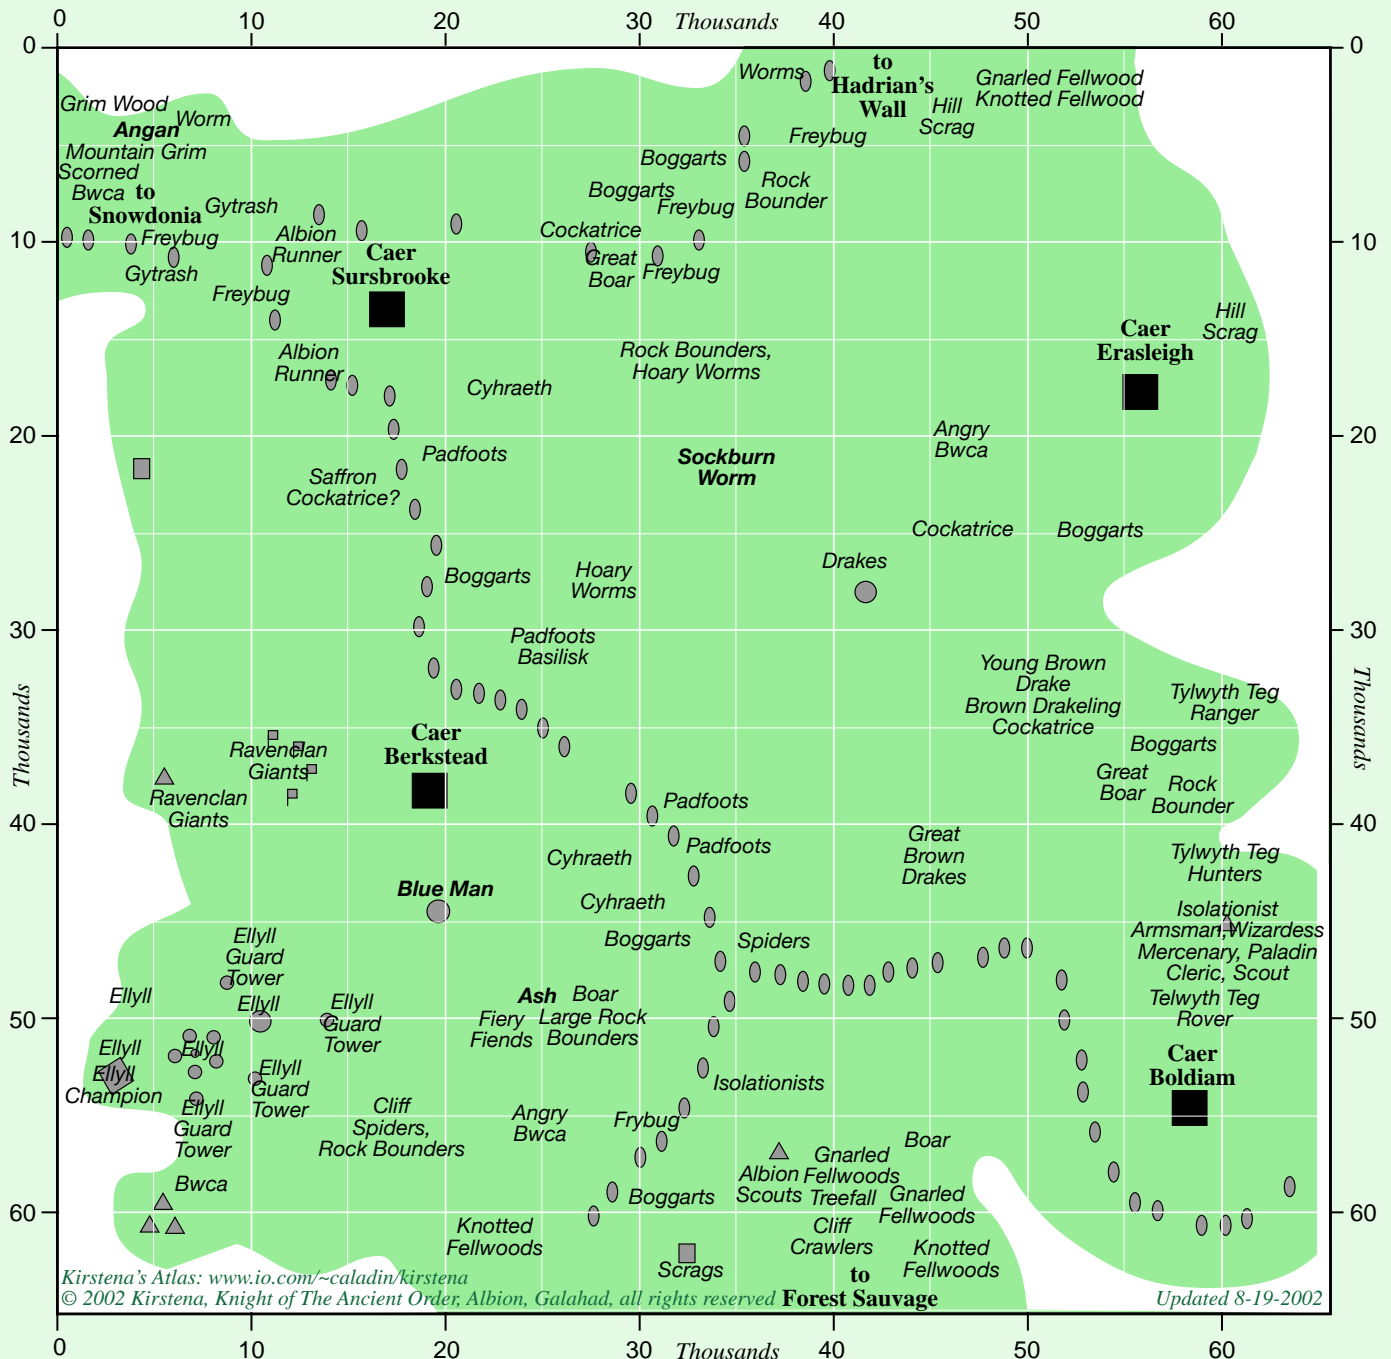

Pennine Mountains

Monsters according to Illia's Bestiary:

Name	Level Range	Type
Angry Bwca	46 - 47	
Barguest	57 - 58	Undead
Boggart	45 - 54	Humanoid
Brown Drakeling	34 - 36	Monster
Cliff Crawler	42 - 45	Insect
Cockatrice	42 - 44	Reptile
Cyhraeth	50 - 51	Undead
Ellyll Guard	49 - 51	Humanoid
Ellyll Sage	50 - 53	Humanoid
Ellyll Villager	45 - 45	Humanoid
Ellyll Windchaser	47 - 50	Humanoid
Ellyllon Champion	53 - 57	Humanoid
Freybug	35 - 41	Humanoid
Gnarled Fellwood	45 - 52	Plant
Great Boar	42 - 46	Animal
Great Brown Drake	55 - 59	Monster
Grimwood Keeper	43 - 47	Undead
Gytrash	35 - 38	Undead
Hoary Worm	53 - 55	Reptile
Knotted Fellwood	43 - 46	Plant
Man at Arms	45 - 50	Realm Guard
Mountain Grim	35 - 39	Undead
Padfoot	51 - 54	Undead
Pendrake	48 - 48	Undead
Ravenclan Giant	50 - 51	Giant
Scorned Bwca	32	
Tylwyth Teg Hunteress	43 - 45	Humanoid
Tylwyth Teg Ranger	46 - 47	Humanoid
Tylwyth Teg Rover	41 - 42	Humanoid
Western Basilisk	49 - 50	Reptile
Worm	39 - 43	Reptile
Young Brown Drake	47 - 47	Monster

Game coordinates are given E-W, N-S.

Thanks to all who contributed information and went exploring with me