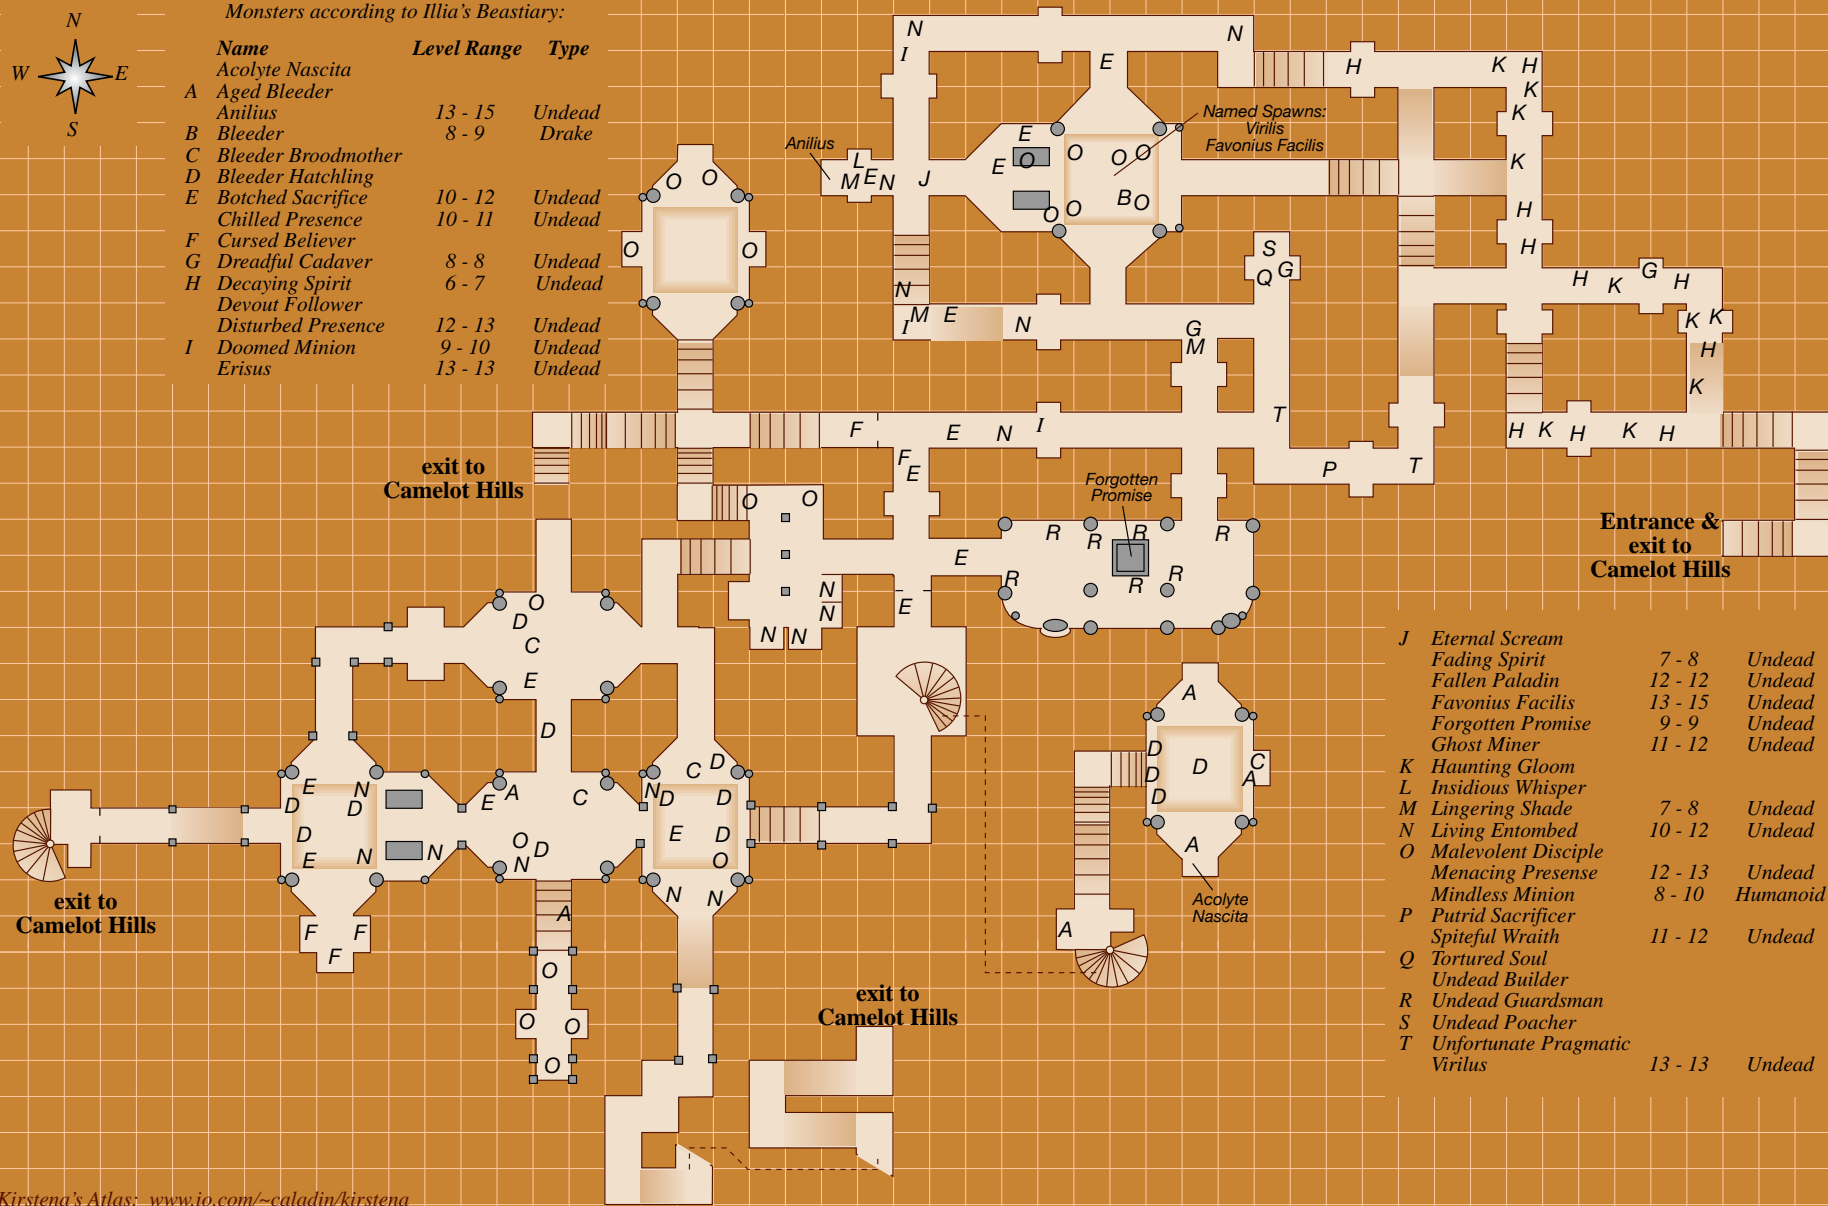

Tomb of Mithra

Monsters according to Illia's Bestiary:

Name	Level Range	Type
Acolyte Nascita		
A Aged Bleeder		
B Bleeder	8 - 9	Drake
C Bleeder Broodmother		
D Bleeder Hatchling		
E Botched Sacrifice	10 - 12	Undead
F Chilled Presence	10 - 11	Undead
G Cursed Believer	8 - 8	Undead
H Dreadful Cadaver	6 - 7	Undead
I Devout Follower		
J Disturbed Presence	12 - 13	Undead
K Doomed Minion	9 - 10	Undead
L Erisus	13 - 13	Undead

J	Eternal Scream		
	Fading Spirit	7 - 8	Undead
	Fallen Paladin	12 - 12	Undead
	Favonius Facilis	13 - 15	Undead
	Forgotten Promise	9 - 9	Undead
	Ghost Miner	11 - 12	Undead
K	Haunting Gloom		
L	Insidious Whisper		
M	Lingering Shade	7 - 8	Undead
N	Living Entombed	10 - 12	Undead
O	Malevolent Disciple		
	Menacing Presence	12 - 13	Undead
	Mindless Minion	8 - 10	Humanoid
P	Putrid Sacrificer		
	Spiteful Wraith	11 - 12	Undead
Q	Tortured Soul		
	Undead Builder		
R	Undead Guardsman		
S	Undead Poacher		
T	Unfortunate Pragmatic		
	Virilis	13 - 13	Undead