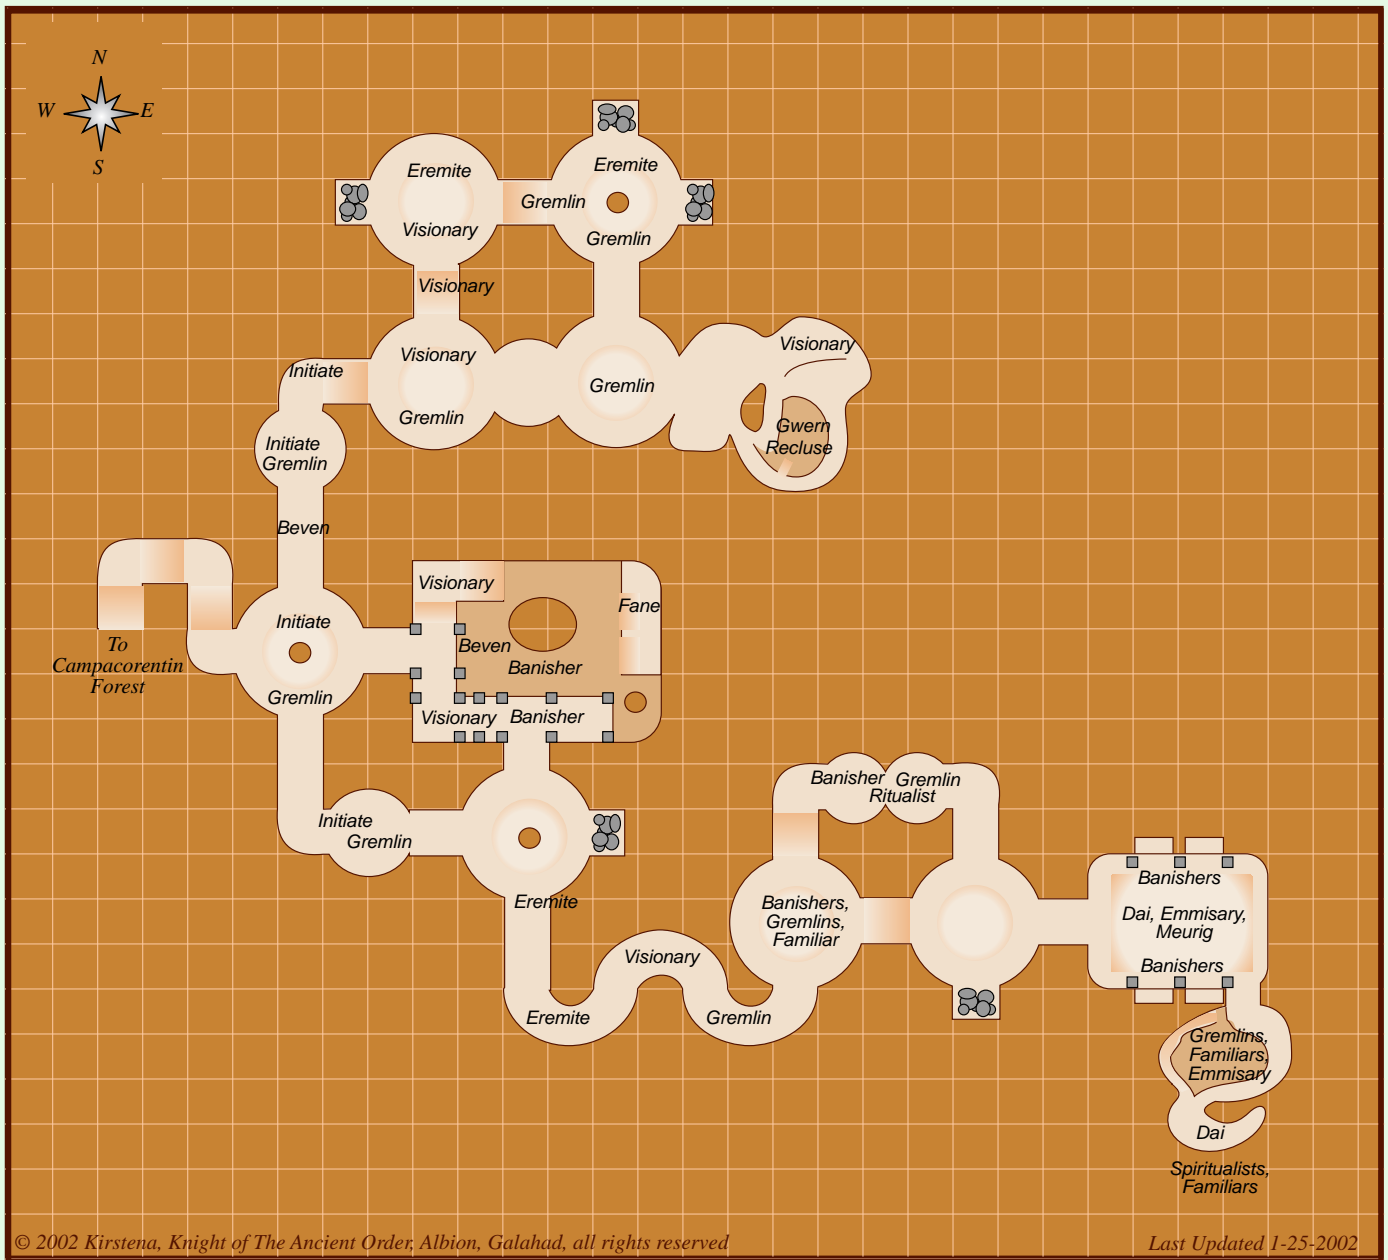

Keltoi Fogue

© 2002 Kirstena, Knight of The Ancient Order, Albion, Galahad, all rights reserved

Last Updated 1-25-2002

Monsters according to Illia's Bestiary:

Name	Level Range	Type
Beven	23 - 23	Humanoid
Dai	25 - 25	Humanoid
Gremlin	20 - 21	Humanoid
Gwern	24 - 25	Monster
Keltoi Banisher	24 - 27	Humanoid
Keltoi Eremita	22 - 24	Humanoid
Keltoi Familiar	24 - 26	Animal
Keltoi Initiate	19 - 21	Humanoid
Keltoi Novitiate	20 - 20	Humanoid
Keltoi Recluse	25 - 28	Humanoid
Keltoi Ritualist	23 - 23	Humanoid
Keltoi Spiritualist	27 - 28	Humanoid
Keltoi Visionary	23 - 24	Humanoid
Meurig	23 - 23	Humanoid
Muryan Emmisary	25 - 25	Animal