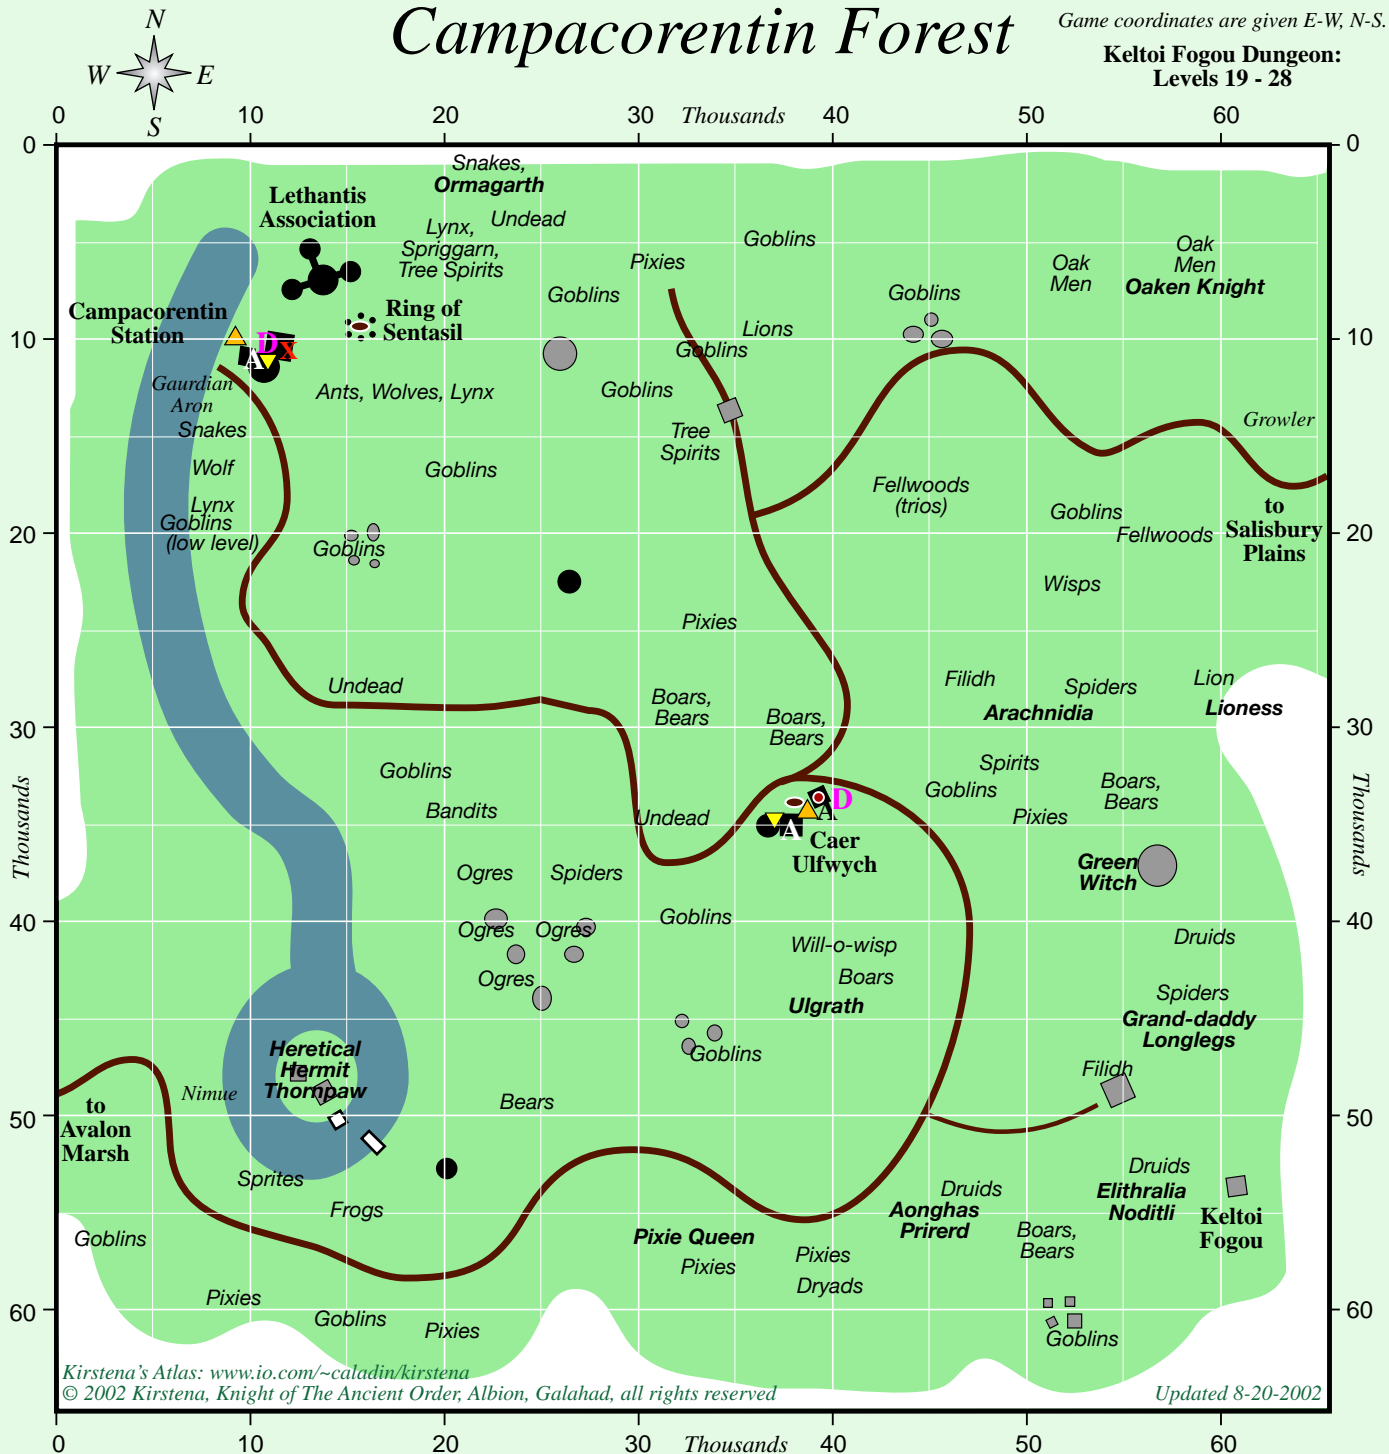

Campacorentin Forest

Game coordinates are given E-W, N-S.

Keltoi Fogou Dungeon:
Levels 19 - 28

Kirstena's Atlas: www.io.com/~caladin/kirstena

© 2002 Kirstena, Knight of The Ancient Order, Albion, Galahad, all rights reserved

Updated 8-20-2002

Monsters according to Illia's Bestiary:

Name	Level Range	Type
Ant Drone	2 - 2	Insect
Arachneida	11 - 11	Insect
Ashen Fellwood	16 - 23	Plant
Black Lion	30 - 30	Animal
Black Lioness	30 - 30	Animal
Bloated Spider	10 - 11	Insect
Brownie	0 - 0	Monster
Creeping Crud	2 - 2	Plant
Dappled Lynx	2 - 3	Animal
Dappled Lynx Cub	0 - 0	Animal
Devout Filidh	8 - 9	Humanoid
Disturbed Presence	12 - 13	Undead
Druid	11 - 19	Humanoid
Druid Sacrificer	20 - 21	Humanoid
Dryad	7 - 9	Monster
Dryad Invert	9 - 9	Monster
Dryad Twig	1 - 1	Monster
Ebony Fellwood	13 - 14	Plant
Filidh	7 - 8	Humanoid

Spirit	6 - 6	Undead
Spriggarn Ambusher	15 - 15	Elemental
Spriggarn Howler	16 - 16	Elemental
Spriggarn Waylayer	14 - 14	Elemental
Swamp Rat	4 - 4	Animal
Sylvan Goblin	5 - 5	Humanoid
Sylvan Goblin Chief	16 - 17	Humanoid
Sylvan Goblin Hunter	6 - 9	Humanoid
Sylvan Goblin Magician	10 - 10	Humanoid
Sylvan Goblin Warrior	9 - 12	Humanoid
Sylvan Goblin Whelp	3 - 3	Humanoid
Tree Snake	0 - 0	Reptile
Tree Spider	2 - 2	Insect
Tree Spirit	6 - 6	Undead
Weak Skeleton	1 - 1	Undead
Will o' Wisp	9 - 11	Magical
Wood Ogre Berzerker	14 - 15	Giant
Wood Ogre Lord	16 - 16	Giant
Wood Ogre Mystic	11 - 11	Giant
Wood Ogre Scourge	12 - 13	Giant
Wood Ogre Seer	14 - 14	Giant

- Horse stable
- Bind stone
- Merchant areas
- Guard towers
- Healer
- Smith
- Vault Keeper
- Enchanter
- Poisons
- Bows / arrows
- Crafter supplies
- Dye merchants